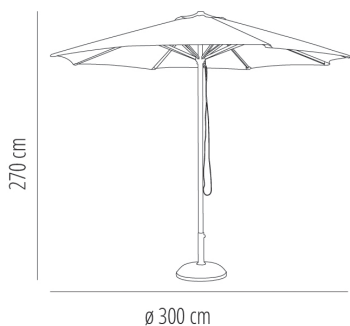

Ref. 66346 - EAN 8411344663462

M2 SUNSHADE IVORY

DESCRIPTION

Round parasol, \varnothing 3 m with double pulley and two-piece hardwood varnished pole \varnothing 48 mm. 8 wooden ribs 17 x 22 mm. Fabric weight 270 g/m². Polyester fiber. Base not included. Net weight 6,5 kg (14.33 lb).

MEASUREMENTS

W 300cm x **H** 270cm x **Ø** 300cm

W 118.12in x **H** 106.3in x **Ø** 118.12in

CHARACTERISTICS

Weight 9,2 Kg.

STD units	Packaging dim. (cm)	Units Container 20'	Units Container 40'	Units Container HC	Units Traylor 70m ³	Units Truck 100m ³
1X	15 x 158 x 15	800	1725	1900	2080	2794