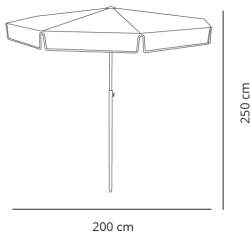

Ref. 59154 - EAN 8411344591543

COSTA SUNSHADE BEIGE

DESCRIPTION

Beach parasol of 2 meters of diameter, with adjustable central pole of 35 mm diameter made in stainless Steel. 8 Ribs in solid fiberglass and plastic components in polyamide. Acrylic fabric solution dyed of 235 g/m². Installed in base Siro-35 is also suitable for swimming pools.

MEASUREMENTS

H 250cm x Ø 200cm

H 98.43in x Ø 78.75in

CHARACTERISTICS

Weight 5,8 Kg.

STD units	Packaging dim. (cm)	Units Container 20'	Units Container 40'	Units Container HC	Units Traylor 70m ³	Units Truck 100m ³
1X	154 x 14 x 14	957	1939	1939	1988	