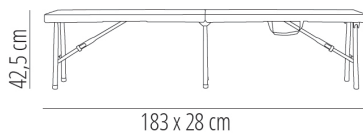

Ref. 66818 - EAN 8411344668184

SMART BENCH GREY

Designed by **Javier Cuñado**

DESCRIPTION

Folding bench with painted steel structure and high density polyethylene seat in white. Seat with a 50 mm thickness and easy to carry handle. Articulated seat for optimum storage. Net weight: 7,7 kg (16.97 lb).

MEASUREMENTS

W 28cm x **L** 183cm x **H** 42,5cm

W 11.03in x **L** 72.05in x **H** 16.74in

CHARACTERISTICS

Weight 7 Kg.

STD units	Packaging dim. (cm)	Units Container 20'	Units Container 40'	Units Container HC	Units Traylor 70m ³	Units Truck 100m ³
1X	92.5 x 28.5 x 9	840	1680	1932	2464	3200
P70	92 x 113 x 217	840	1820	1820	1960	2240