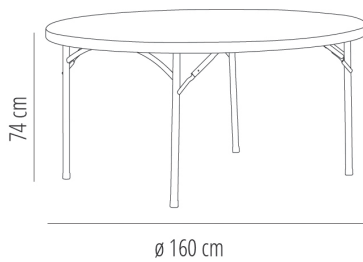

Ref. 66365 - EAN 8411344663653

KRAUS TABLE TABLETOP GREY

DESCRIPTION

Folding table with powder-coated steel frame and high density polyethylene table top. Table top 50 mm thick. Single piece table top with no joints. Net weight 25 kg (55 lb). Ergonomic crossbeams. Available in light grey.

MEASUREMENTS

W 160cm x **L** 160cm x **H** 74cm x **Ø** 160cm

W 63.0in x **L** 63.0in x **H** 29.14in x **Ø** 63.0in

CHARACTERISTICS

Weight 22 Kg.

STD units	Packaging dim. (cm)	Units Container 20'	Units Container 40'	Units Container HC	Units Traylor 70m ³	Units Truck 100m ³
1X	161 x 161 x 6	135	270	333	344	500
P32	168 x 168 x 235	96	224	224	256	256