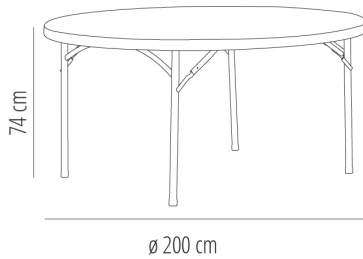

### DESCRIPTION

Folding table with powder-coated steel frame and high density polyethylene table top. Table top 50 mm thick. Single piece table top with no joints. Net weight 33 kg (72.60 lb). Ergonomic crossbeams. Available in light grey.

### MEASUREMENTS

**W** 200cm x **L** 200cm x **H** 74cm x **Ø** 200cm

**W** 78.75in x **L** 78.75in x **H** 29.14in x **Ø** 78.75in

### CHARACTERISTICS

**Weight** 34,4 Kg.

STD units	Packaging dim. (cm)	Units Container 20'	Units Container 40'	Units Container HC	Units Traylor 70m <sup>3</sup>	Units Truck 100m <sup>3</sup>
1X	202 x 202 x 6.5	98	175	200	234	258
P30	202 x 202 x 235	60	150	150	180	180