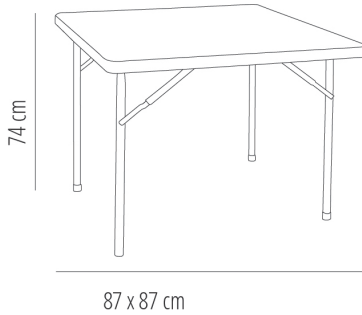

Ref. 66298 - EAN 8411344662984

YAGO TABLE TABLETOP GREY

DESCRIPTION

Folding table with painted steel frame and high density polyethylene table top in light grey. Table top thickness: 45 mm. Leakproof table top in one sole piece without joints. Net weight: 9 kg (19.84 lb). Ergonomic crossbeams.

MEASUREMENTS

W 87cm x **L** 87cm x **H** 74cm

W 34.26in x **L** 34.26in x **H** 29.14in

CHARACTERISTICS

Weight 9 Kg.

STD units	Packaging dim. (cm)	Units Container 20'	Units Container 40'	Units Container HC	Units Traylor 70m ³	Units Truck 100m ³
1X	89 x 89 x 5.4	502	1004	1125	1211	1731
P36	91 x 91 x 226	432	864	864	1008	1152