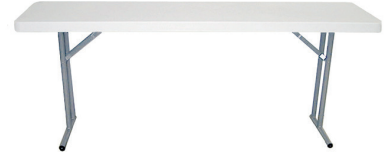

Ref. 66280 - EAN 8411344662809

BACH TABLE TABLETOP GREY

DESCRIPTION

Folding table with powder-coated steel frame and high density polyethylene table top. Table top 45 mm thick. Single piece table top with no joints. Net weight 10 kg. (22.05 lb). Ergonomic crossbeams.

MEASUREMENTS

W 45,5cm × **L** 183cm × **H** 74cm

W 17.92in × **L** 72.05in × **H** 29.14in

CHARACTERISTICS

Weight 9 Kg.

STD units	Packaging dim. (cm)	Units Container 20'	Units Container 40'	Units Container HC	Units Traylor 70m ³	Units Truck 100m ³
1X	184.5 × 47 × 5.4	457	914	1024	1103	1575
P62	120 × 120 × 235	372	744	744	868	1240

COLOR

Grey

PEDESTAL COLOR

CATE_PAGR

CATE_PAGR

CATE_PAGR

SUSTAINABLE PRODUCTION - ENVIRONMENTAL COMMITMENT

Resol invests money and resources for research and search for more sustainable processes.