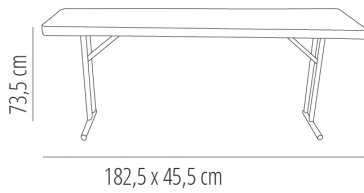

Ref. 66280 - EAN 8411344662809

BACH TABLE TABLETOP GREY

DESCRIPTION

Folding table with powder-coated steel frame and high density polyethylene table top. Table top 45 mm thick. Single piece table top with no joints. Net weight 10 kg. (22.05 lb). Ergonomic crossbeams.

MEASUREMENTS

W 45,5cm × **L** 183cm × **H** 74cm

W 17.92in × **L** 72.05in × **H** 29.14in

CHARACTERISTICS

Weight 9 Kg.

STD units	Packaging dim. (cm)	Units Container 20'	Units Container 40'	Units Container HC	Units Traylor 70m ³	Units Truck 100m ³
1X	184.5 × 47 × 5.4	457	914	1024	1103	1575
P62	120 × 120 × 235	372	744	744	868	1240