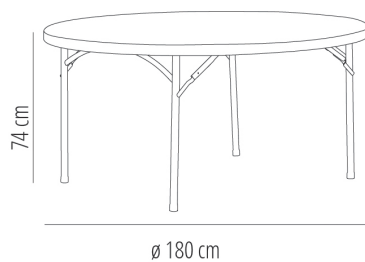

Ref. 66277 - EAN 8411344662779

BEETHOVEN TABLE **TABLETOP GREY**

DESCRIPTION

Folding table with powder-coated steel frame and high density polyethylene table top. Table top 50 mm thick. Single piece table top with no joints. Net weight 29 kg (63.93 lb). Ergonomic crossbeams. Available in light grey.

CERTIFICATIONS

UNE-EN 581-1

MEASUREMENTS

W 180cm x **L** 180cm x **H** 74cm x **Ø** 180cm

W 70.87in x **L** 70.87in x **H** 29.14in x **Ø** 70.87in

CHARACTERISTICS

Weight 28 Kg.

Stackable

STD units	Packaging dim. (cm)	Units Container 20'	Units Container 40'	Units Container HC	Units Traylor 70m ³	Units Truck 100m ³
1X	182 x 182 x 6.5	105	210	235	253	362
P30	182 x 182 x 235	87	174	174	240	270