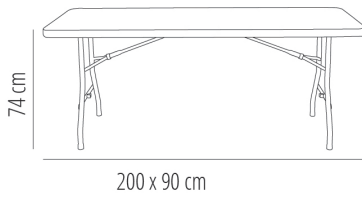

### DESCRIPTION

Folding table with powder-coated steel frame and high density polyethylene table top. Table top 45 mm thick. Net weight 18,5 kg (40.78 lb). Single piece table top with no joints. Ergonomic crossbeams. Table joining system. Available in light grey.

### MEASUREMENTS

**W** 90cm x **L** 200cm x **H** 74cm  
**W** 35.44in x **L** 78.75in x **H** 29.14in

### CHARACTERISTICS

**Weight** 18 Kg.

STD units	Packaging dim. (cm)	Units Container 20'	Units Container 40'	Units Container HC	Units Traylor 70m <sup>3</sup>	Units Truck 100m <sup>3</sup>
1X	202 x 92.5 x 5.4	256	512	573	617	882
P36	202 x 94 x 226	216	432	432	504	540