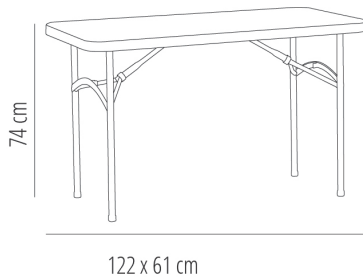

Ref. 66270 - EAN 8411344662700

STRAUSS TABLE TABLETOP GREY

DESCRIPTION

Folding table with powder-coated steel frame and high density polyethylene table top. Table top thickness: 45 mm. Single piece table top with no joints. Net weight 9 kg (19,84 lb). Ergonomic crossbeams. Available in light grey.

MEASUREMENTS

W 61cm x **L** 122cm x **H** 74cm
W 24.02in x **L** 48.04in x **H** 29.14in

CHARACTERISTICS

Weight 8,5 Kg.

STD units	Packaging dim. (cm)	Units Container 20'	Units Container 40'	Units Container HC	Units Traylor 70m ³	Units Truck 100m ³
1X	123 x 62 x 5.4	571	1142	1279	1378	1968
P36	125 x 64 x 226	432	972	972	1080	828