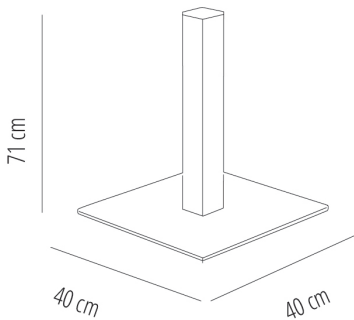

Ref. 59524 - **EAN 8411344595244**

TAPIES FOOT 40X40 BLACK

DESCRIPTION

Painted cast iron pedestal base table, for indoor use. 80 x 80 mm tube. Non-turn notch. Base of 40 x 40 cm.

MEASUREMENTS

W 40cm x **L** 40cm x **H** 71cm

W 15.75in x **L** 15.75in x **H** 27.96in

CHARACTERISTICS

Weight 20 Kg.

| STD units | Packaging dim. (cm) | Units Container 20' | Units Container 40' | Units Container HC | Units Traylor 70m ³ | Units Truck 100m ³ |
|-----------|---------------------|---------------------|---------------------|--------------------|--------------------------------|-------------------------------|
| 1 | 54.5 x 57.5 x 17.5 | 466 | 933 | 1100 | 1133 | 1633 |