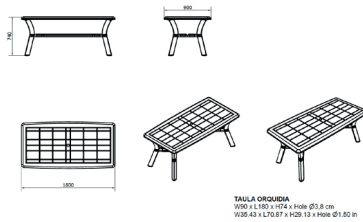

Ref. 05252 - EAN 8411344052525

ORCHID TABLE 180X90 TABLETOP WHITE

DESCRIPTION

Polypropylene injected table with interlocking legs for greater stability. 38 mm hole for the sunshade. Adjustable, non-slip pads.

MEASUREMENTS

W 90cm x **L** 180cm x **H** 74cm

W 35.44in x **L** 70.87in x **H** 29.14in

CHARACTERISTICS

Weight 14,7 Kg.

Stackable

STD units	Packaging dim. (cm)	Units Container 20'	Units Container 40'	Units Container HC	Units Traylor 70m³	Units Truck 100m³
1X	90 x 180 x 13.5	130	270	300	380	390
P17	90 x 180 x 238			221	272	289

COLOR

White

RAL 9016

SUSTAINABLE PRODUCTION - ENVIRONMENTAL COMMITMENT

Resol invests money and resources for research and search for more sustainable processes.

All **Resol** products are produced with a responsible use of water.

Dangerous chemicals are not used under any circumstances during production.

At **Resol**, all waste is managed in a sustainable and responsible way.