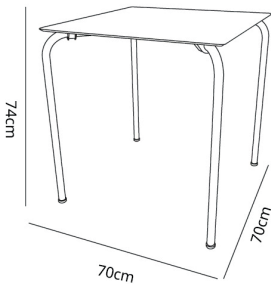

### DESCRIPTION

Stackable squared table for indoor and outdoor use. Steel legs Ø28 mm, polyester powder-coating painted. Table top available in HPL of 70x70.

IMAGE AVAILABLE  
SOON

### MEASUREMENTS

**W** 70cm × **L** 70cm × **H** 74cm

**W** 27.56in × **L** 27.56in × **H** 29.14in

### CHARACTERISTICS

**Weight** 11 Kg.

**Stackable max** 10 Units

STD units	Packaging dim. (cm)	Units Container 20'	Units Container 40'	Units Container HC	Units Traylor 70m <sup>3</sup>	Units Truck 100m <sup>3</sup>
1X	80 × 80 × 90	220	500	500	660	720
P20	100 × 120 × 220	220	500	500	660	720