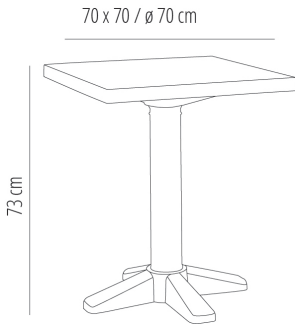

### DESCRIPTION

Table for outdoor use injected in polypropylene with pressure-fitted pedestal base with great stability. Available in round Ø70 cm and squared 70x70 cm. Net weight Ø70, 7,25 kg (15,98 lb), 70x70, 9,4 kg (20.72 lb).

### MEASUREMENTS

**W** 70cm x **L** 70cm x **H** 73cm x **Ø** 70cm

**W** 27.56in x **L** 27.56in x **H** 28.75in x **Ø** 27.56in

### CHARACTERISTICS

**Weight** 7,25 Kg.

STD units	Packaging dim. (cm)	Units Container 20'	Units Container 40'	Units Container HC	Units Traylor 70m <sup>3</sup>	Units Truck 100m <sup>3</sup>
1X	70 x 70 x 30	168	735	408	912	504
P30	90 x 140 x 222	300	630	630	720	810