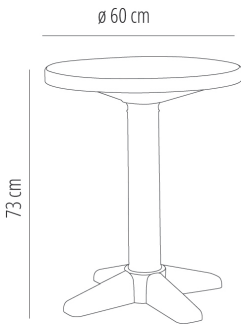

Ref. 00133 - EAN 8411344001332

BANYOLES TABLE TABLETOP WHITE

DESCRIPTION

Polypropylene table with pressure-fitted pedestal. Net weight 6,6 kg (14.55 lb).

MEASUREMENTS

W 60cm x **L** 60cm x **H** 73cm x **Ø** 60cm

W 23.63in x **L** 23.63in x **H** 28.75in x **Ø** 23.63in

CHARACTERISTICS

Weight 6,65 Kg.

STD units	Packaging dim. (cm)	Units Container 20'	Units Container 40'	Units Container HC	Units Traylor 70m ³	Units Truck 100m ³
1X	61 x 77 x 15	420	855	840	1056	
P30	115 x 140 x 150	300	480	660	540	960