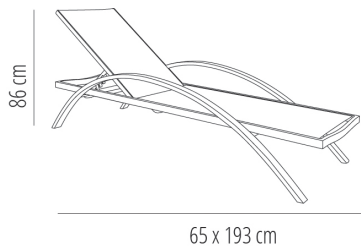

### DESCRIPTION

Power-coated aluminium stackable sunlounger in dark grey. Light grey textilene. Net weight: 8,70 kg (19.14 lb). Six-position reclining sunlounger.

### MEASUREMENTS

**W** 65cm x **L** 193cm x **H** 86cm x **Hs** 34cm

**W** 25.6in x **L** 75.99in x **H** 33.86in x **Hs** 13.39in

### CHARACTERISTICS

**Weight** 8,7 Kg. max 23 Units

STD units	Packaging dim. (cm)	Units Container 20'	Units Container 40'	Units Container HC	Units Traylor 70m <sup>3</sup>	Units Truck 100m <sup>3</sup>
2X	75 x 195 x 60	74	150	176	224	245
P23	205 x 68 x 213	161	345	345	391	460