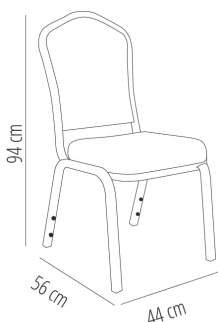

### MEASUREMENTS

**W** 45cm x **L** 52cm x **H** 93cm x **Hs** 47cm

**W** 17.72in x **L** 20.48in x **H** 36.62in x **Hs** 18.51in

### CHARACTERISTICS

Weight 3,2 Kg.

STD units	Packaging dim. (cm)	Units Container 20'	Units Container 40'	Units Container HC	Units Traylor 70m <sup>3</sup>	Units Truck 100m <sup>3</sup>
12X	47 x 67 x 230	480	1056	1056	1200	1380