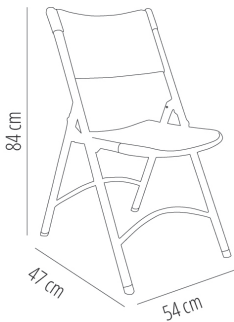

Ref. 59568 - EAN 8411344595688

KLAUS CHAIR LIGHT GREY

DESCRIPTION

Folding chair with powder-coated steel frame in grey. High density polyethylene back and seat. Available in light grey. UV protection. Safety clip to comply with contract standards.

MEASUREMENTS

W 49cm x **L** 46cm x **H** 85cm x **Hs** 43cm

W 19.3in x **L** 18.12in x **H** 33.47in x **Hs** 16.93in

CHARACTERISTICS

Weight 4,7 Kg.

STD units	Packaging dim. (cm)	Units Container 20'	Units Container 40'	Units Container HC	Units Traylor 70m ³	Units Truck 100m ³
4X	114 x 27 x 47	610	1544	1544	1860	1860