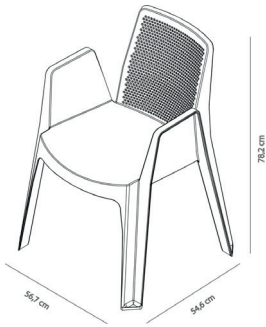

Ref. 04900 - EAN 8411344049006

PLAY ARMCHAIR WHITE

Designed by **David Carrasco Barceló**

DESCRIPTION

Chair for indoor and outdoor use. Injected with PP. Stackable. UV protección. Chair's net weight 2,8 kg.

AWARDS

Premios ADI -
Delta de Bronce
2020

MEASUREMENTS

W 57cm x **L** 54cm x **H** 78,6cm x **Hs** 44,5cm x **Ha** 65cm

W 22.45in x **L** 21.26in x **H** 30.95in x **Hs** 17.52in x **Ha** 25.6in

CHARACTERISTICS

Weight 2,8 Kg.

Stackable max 27 Units

STD units	Packaging dim. (cm)	Units Container 20'	Units Container 40'	Units Container HC	Units Traylor 70m ³	Units Truck 100m ³
4X	56.8 x 59.5 x 105	344	696	800	820	960
P124	112 x 120 x 2240			2480	2976	3472
P27	56 x 60 x 220	1080	2160	2160	2592	3024