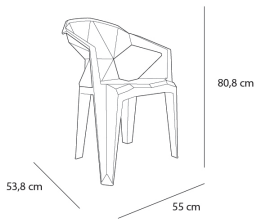

Ref. 03887 - EAN 8411344038871

DELTA CHAIR WITH ARMS WHITE

DESCRIPTION

Monoblock armchair for indoor and outdoor use. Stackable and resistant. Injected with polypropylene. UV protection.

CERTIFICATIONS

UNE-EN 16139, UNE-EN 581-1

MEASUREMENTS

W 55cm x **L** 53,8cm x **H** 80,8cm x **Hs** 44,5cm x **Ha** 66cm

W 21.66in x **L** 21.19in x **H** 31.82in x **Hs** 17.52in x **Ha** 25.99in

CHARACTERISTICS

Weight 3,2 Kg.

Stackable max 24 Units

STD units	Packaging dim. (cm)	Units Container 20'	Units Container 40'	Units Container HC	Units Traylor 70m ³	Units Truck 100m ³
P108	115 x 120 x 245	0	0	2376	2592	3240
P24	55 x 55 x 225	1056	2112	2112	2400	2856