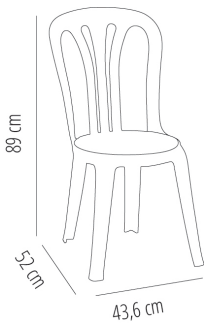

Ref. 01136 - EAN 8411344011362

GARROTXA ECO-FRIENDLY CHAIR **BLACK**

DESCRIPTION

Chair for indoor and outdoor use. Injected with polypropylene. Stackable. Chair cover recommended for use in banquets. Net weight 2,60 kg (5.72 lb). UV Protection.

MEASUREMENTS

W 43,6cm × **L** 52cm × **H** 89cm × **Hs** 45cm

W 17.17in × **L** 20.48in × **H** 35.04in × **Hs** 17.72in

CHARACTERISTICS

Weight 2,6 Kg.

Stackable max 22 Units

STD units	Packaging dim. (cm)	Units Container 20'	Units Container 40'	Units Container HC	Units Traylor 70m ³	Units Truck 100m ³
P22	x x	1100		2376	2684	2904
P88	90 x 110 x 243			2288	2640	2992