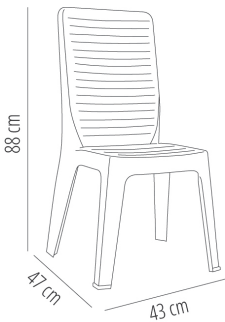

Ref. 00935 - **EAN 8411344009352**

IRIS CHAIR DARK GREY

Designed by **Joan Gaspar**

DESCRIPTION

Chair for indoor and outdoor use. Injected with polypropylene. Stackable. Rubber non-slip feet. Net weight: 2,85 kg (6.28 lb). Protection UV.

CERTIFICATIONS

UNE-EN 581-3

MEASUREMENTS

W 43cm x **L** 47cm x **H** 88cm x **Hs** 43,5cm

W 16.93in x **L** 18.51in x **H** 34.65in x **Hs** 17.13in

CHARACTERISTICS

Weight 2,85 Kg.

Stackable max 30 Units

STD units	Packaging dim. (cm)	Units Container 20'	Units Container 40'	Units Container HC	Units Traylor 70m ³	Units Truck 100m ³
P30	49 x 66 x 224	640	2520	1440	2790	2160

STRUCTURE COLOR

Dark Grey

Pantone 425c