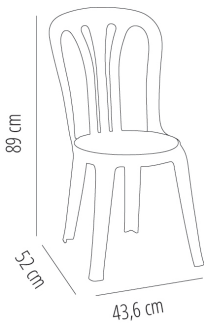

Ref. 00139 - EAN 8411344001394

GARROTXA CHAIR WHITE

DESCRIPTION

Chair for indoor and outdoor use. Injected with polypropylene. Stackable. Chair cover recommended for use in banquets. Net weight 2,60 kg (5.72 lb). UV Protection.

MEASUREMENTS

W 43,6cm x **L** 52cm x **H** 89cm x **Hs** 45cm

W 17.17in x **L** 20.48in x **H** 35.04in x **Hs** 17.72in

CHARACTERISTICS

Weight 2,6 Kg.

Stackable max 22 Units

STD units	Packaging dim. (cm)	Units Container 20'	Units Container 40'	Units Container HC	Units Traylor 70m ³	Units Truck 100m ³
P22	45 x 55 x 243	1100		2376	2684	2904
P88	90 x 110 x 243			2288	2640	2992