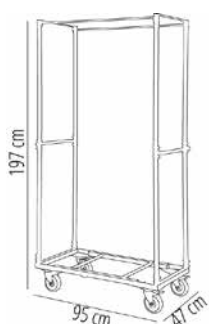

## CART SAM

### C6 TROLLEY

Trolley for Sam chairs. Painted grey steel structure. Extractable vertical posts around the trolley in order to immobilize the stacked chairs. Polyurethane wheels with incorporated brakes. Double gripping handles that protrude 2 cm from the structure. Capacity: 60 Sam chairs (45,5 x 81,50 cm).

#### MEASUREMENTS

**W** 48cm x **L** 112cm x **H** 197cm

**W** 18.9in x **L** 44.1in x **H** 77.56in

#### CHARACTERISTICS

**Weight** 19 Kg.

| STD units | Packaging dim. (cm) | Units Container 20' | Units Container 40' | Units Container HC | Units Traylor 70m <sup>3</sup> | Units Truck 100m <sup>3</sup> |
|-----------|---------------------|---------------------|---------------------|--------------------|--------------------------------|-------------------------------|
| 1X        | 98 x 50 x 15        | 300                 | 754                 | 754                | 910                            | 910                           |