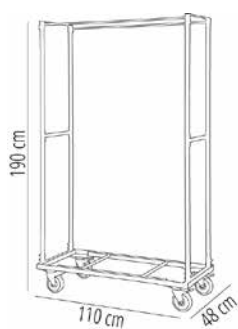

CART KLAUS

C5 TROLLEY

Trolley for Klaus chairs. Painted grey steel structure. Extractable vertical posts around the trolley in order to immobilize the stacked chairs. Polyurethane wheels with incorporated brakes. Double gripping handles. Capacity: 30 Klaus chairs (49 x 85 cm).

MEASUREMENTS

W 48cm x **L** 110cm x **H** 190cm

W 18.9in x **L** 43.31in x **H** 74.81in

CHARACTERISTICS

Weight 19 Kg.

STD units	Packaging dim. (cm)	Units Container 20'	Units Container 40'	Units Container HC	Units Traylor 70m ³	Units Truck 100m ³
1X	114 x 52 x 12	250	656	656	791	791

SHELL COLOR

Grey