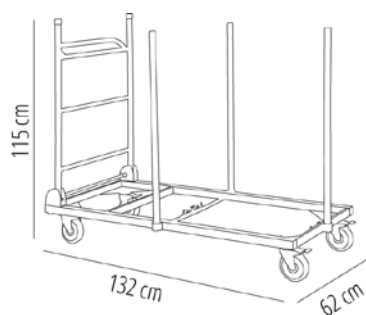

CART CARRO C2

C2 TROLLEY

Trolley with folding handle for Strauss tables. Painted grey steel structure. Extractable vertical posts around the trolley in order to immobilize the stacked tables. Polyurethane wheels with incorporated brakes. Capacity: 20 Strauss tables (122 x 61 cm).

MEASUREMENTS

W 62cm x **L** 132cm x **H** 115cm

W 24.41in x **L** 51.97in x **H** 45.28in

CHARACTERISTICS

Weight 15,2 Kg.

STD units	Packaging dim. (cm)	Units Container 20'	Units Container 40'	Units Container HC	Units Traylor 70m ³	Units Truck 100m ³
1X	138 x 72 x 15	126	312	312	376	376