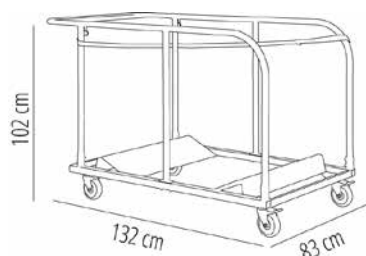

CART CARRO C1

C1 TROLLEY

Trolley with extensible handle for the Beethoven, Verdi, Kraus, Rossini and Mozart tables. Painted grey steel structure. Wide supporting platform for the tables in vertical position. Polyurethane wheels with incorporated brakes. Extensible 3-position handle for adapting it to the different tables. Capacity: 12 Beethoven tables (Ø 180), 12 Verdi tables (Ø 152), 12 Kraus tables (Ø 160), 12 Rossini tables (Ø 122) and 12 Mozart tables (Ø 200).

MEASUREMENTS

W 83cm x **L** 132cm x **H** 112cm

W 32.68in x **L** 51.97in x **H** 44.1in

CHARACTERISTICS

Weight 38 Kg.

STD units	Packaging dim. (cm)	Units Container 20'	Units Container 40'	Units Container HC	Units Traylor 70m ³	Units Truck 100m ³
1X	140 x 102 x 15	126	315	315	380	380