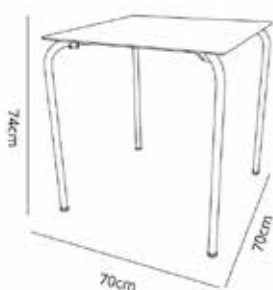

## TABLES CORE

### TABLES CORE

Stackable squared table for indoor and outdoor use. Steel legs Ø28 mm, polyester powder-coating painted. Table top available in HPL of 70x70.

#### TABLE FEATURES

**W** 70cm × **L** 70cm × **H** 74cm

**W** 27.56in × **L** 27.56in × **H** 29.14in

**Weight** 11 Kg. | **Stackable** 10 Units

STD units	Packaging dim. (cm)	Units Container 20'	Units Container 40'	Units Container HC	Units Traylor 70m <sup>3</sup>	Units Truck 100m <sup>3</sup>
1X	80 x 80 x 90	550	1250	1250	1650	1800