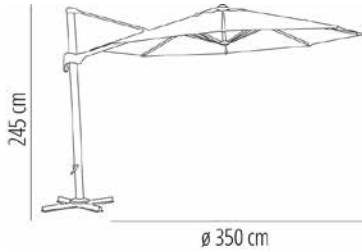

### LA2 SUNSHADE

Powder-coated aluminium lateral umbrella of 3.5 m diameter. Eight ribs 17,25 mm. Aluminium pole 2,56x3.74 in opening with crank, 250 gr/m2 polyester fabric without flap, with airshaft. Cover tilt, turning left and right. Turning to 360o rotating. Base not included.

#### MEASUREMENTS

**H** 245cm x Ø 350cm

**H** 96.46in x Ø 137.8in

#### CHARACTERISTICS

**Weight** 26 Kg.

STD units	Packaging dim. (cm)	Units Container 20'	Units Container 40'	Units Container HC	Units Trayler 70m <sup>3</sup>	Units Truck 100m <sup>3</sup>
1X	42 x 258 x 17	130	260	300	350	