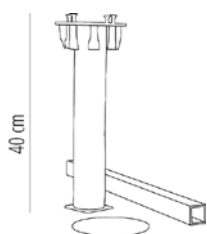

PEDESTALS A2

Ø 7 cm

A2 BUILT-IN BASE

Base of galvanised steel, that can be fitted into the ground, and with an AISI 316 fixing plate and an epoxy painted aluminium lid in white. Suitable for Ø 78 mm poles.

MEASUREMENTS

H 40cm x Ø 7cm

H 15.75in x Ø 2.76in

CHARACTERISTICS

Weight 10 Kg.

STD units	Packaging dim. (cm)	Units Container 20'	Units Container 40'	Units Container HC	Units Traylor 70m ³	Units Truck 100m ³
1X	16 x 16 x 20	1400				

SHELL COLOR

Steel

410 x 410 cm

A2 SUNSHADE

Square 4 x 4 m powder-coated aluminium parasol in white for professional use. Grooved aluminium pole of one sole piece with Ø 78 mm and a thickness of 2.50 mm. 8 aluminium ribs 22 x 35 mm with a 1.50 mm thickness. Injected aluminium hub and runner. 300 g/m² polyester fabric without flap, with airshaft. (Includes cover with zipper). Fabric replacement available. Includes a 98 x 107 cm aluminium cross base. For bases that can be fitted into the ground, see ref. Base that can be fitted into the ground for A2. Base not included.

MEASUREMENTS

W 410cm x **L** 410cm x **H** 412cm

W 161.42in x **L** 161.42in x **H** 162.21in

CHARACTERISTICS

Weight 31 Kg.

STD units	Packaging dim. (cm)	Units Container 20'	Units Container 40'	Units Container HC	Units Traylor 70m ³	Units Truck 100m ³
1X	396 x 28 x 26	56	112	125	135	