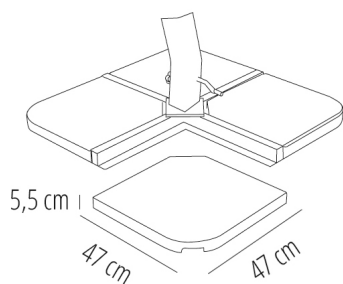

PEDESTALS STONE25

Designed by **STONE25**

DESCRIPTION

STONE25

STONE SUNSHADE BASE 25

25 kg (55lb) cement black block for cross-type parasol base.

MEASUREMENTS

W 47cm x **L** 47cm x **H** 5,5cm

W 18.51in x **L** 18.51in x **H** 2.17in

CHARACTERISTICS

Weight 25 Kg.

STD units	Packaging dim. (cm)	Units Container 20'	Units Container 40'	Units Container HC	Units Trayler 70m³	Units Truck 100m³
1X	50 x 50 x 8.5	162	378	420	464	

SHELL COLOR

Black