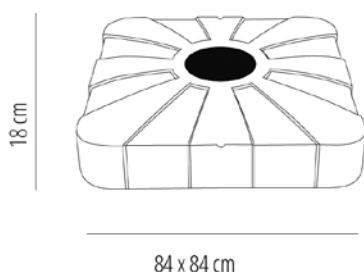

PEDESTALS STRONG

SUNSHADE STRONG FOOT 150

Base fit for A2 and LA2 parasols. When it's full of sand or water, its weight is 264,55 lb. To move the base with parasol installed it is recommended not to perform the maneuver abruptly to prevent wheels breakage.

MEASUREMENTS

W 84cm x **L** 84cm x **H** 18cm

W 33.08in x **L** 33.08in x **H** 7.09in

CHARACTERISTICS

Weight 16 Kg.

| STD units | Packaging dim. (cm) | Units Container 20' | Units Container 40' | Units Container HC | Units Traylor 70m ³ | Units Truck 100m ³ |
|-----------|---------------------|---------------------|---------------------|--------------------|--------------------------------|-------------------------------|
| 1X | 86 x 86 x 21 | 172 | 368 | 435 | 444 | |

SHELL COLOR

Black