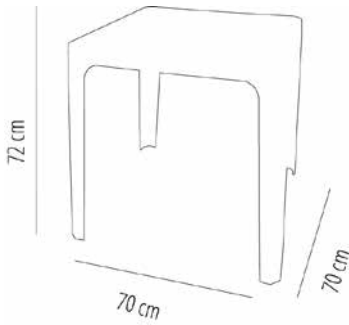

BEACH BAR

TECHNICAL SHEET

garbar

TABLES BEACH BAR

CERTIFICATIONS

UNEN581

TABLES BEACH BAR

Monoblock table for outdoor use. Injected in polypropylene. Stackable. UV Protection. It has a hole for umbrella. Net weight 4,7 kg (10.36 lb).

TABLE FEATURES

W 70cm × **L** 70cm × **H** 72cm

W 27.56in × **L** 27.56in × **H** 28.35in

Weight 4,75 Kg. | **Stackable** 20 Units

STD units	Packaging dim. (cm)	Units Container 20'	Units Container 40'	Units Container HC	Units Traylor 70m ³	Units Truck 100m ³
P27	80 × 80 × 272	486	853	1107	1009	1323

TABLETOP