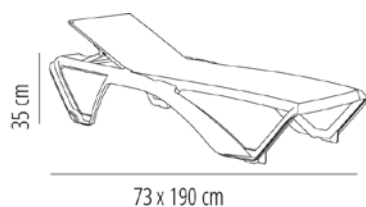

SUNLOUNGERS ACQUA

ACQUA SUN LOUNGER

Stackable sunlounger for domestic use. Polypropylene and fiberglass white frame. 650 gr/m² termal bonding textilene to improve resistance. UV Protection. Wheels under back legs and non-slip end-plates under front and back legs. Glass holder. Net weight: 10,6 kg (23.37 lb). Four-position reclining sunlounger.

MEASUREMENTS

W 73cm x **L** 190cm x **H** 35cm
W 28.75in x **L** 74.81in x **H** 13.78in

CHARACTERISTICS

Weight 10,6 Kg. | **Stackable max** 25 unidades

CERTIFICATIONS

UNE-EN 581-1

STD units	Packaging dim. (cm)	Units Container 20'	Units Container 40'	Units Container HC	Units Trayler 70m ³	Units Truck 100m ³
2X	75 x 195 x 50		144		200	
P25FIT	75 x 193 x 225		450		525	
PR27	x x	243		486	540	