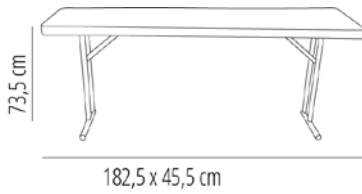

TABLES BACH

TABLES BACH

Folding table with powder-coated steel frame and high density polyethylene table top. Table top 45 mm thick. Single piece table top with no joints. Net weight 10 kg. (22.05 lb). Ergonomic crossbeams.

TABLE FEATURES

W 45,5cm x **L** 183cm x **H** 74cm

W 17.92in x **L** 72.05in x **H** 29.14in

Weight 9 Kg.

STD units	Packaging dim. (cm)	Units Container 20'	Units Container 40'	Units Container HC	Units Traylor 70m ³	Units Truck 100m ³
1X	184.5 x 47 x 5.4	457	914	1024	1103	1575