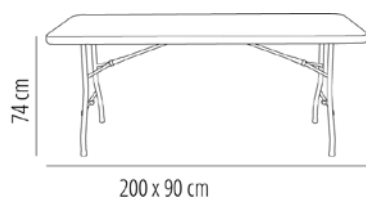

### TABLES VIVALDI

Folding table with powder-coated steel frame and high density polyethylene table top. Table top 45 mm thick. Net weight 18,5 kg (40.78 lb). Single piece table top with no joints. Ergonomic crossbeams. Table joining system. Available in light grey.

#### TABLE FEATURES

**W** 90cm x **L** 200cm x **H** 74cm  
**W** 35.44in x **L** 78.75in x **H** 29.14in  
**Weight** 18 Kg.

STD units	Packaging dim. (cm)	Units Container 20'	Units Container 40'	Units Container HC	Units Traylor 70m <sup>3</sup>	Units Truck 100m <sup>3</sup>
1X	202 x 92.5 x 5.4	256	512	573	617	882