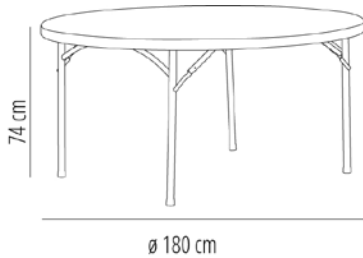

TABLES BEETHOVEN

TABLES BEETHOVEN

Folding table with powder-coated steel frame and high density polyethylene table top. Table top 50 mm thick. Single piece table top with no joints. Net weight 29 kg (63.93 lb). Ergonomic crossbeams. Available in light grey.

TABLE FEATURES

W 180cm x **L** 180cm x **H** 74cm x **Ø** 180cm

W 70.87in x **L** 70.87in x **H** 29.14in x **Ø** 70.87in

Weight 28 Kg. | **Stackable**

CERTIFICATIONS

UNE-EN 581-1

STD units	Packaging dim. (cm)	Units Container 20'	Units Container 40'	Units Container HC	Units Traylor 70m ³	Units Truck 100m ³
1X	182 x 182 x 6.5	105	210	235	253	362