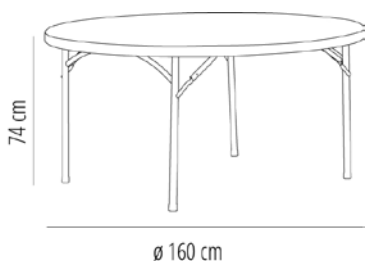

TABLES KRAUSS

TABLES KRAUSS

Folding table with powder-coated steel frame and high density polyethylene table top. Table top 50 mm thick. Single piece table top with no joints. Net weight 25 kg (55 lb). Ergonomic crossbeams. Available in light grey.

TABLE FEATURES

W 160cm × **L** 160cm × **H** 74cm × **Ø** 160cm

W 63.0in × **L** 63.0in × **H** 29.14in × **Ø** 63.0in

Weight 22 Kg.

STD units	Packaging dim. (cm)	Units Container 20'	Units Container 40'	Units Container HC	Units Traylor 70m ³	Units Truck 100m ³
1X	161 x 161 x 6	135	270	333	344	500