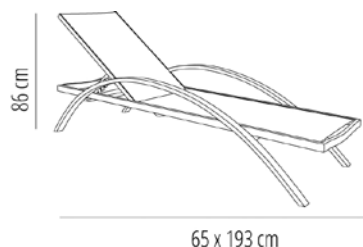

SUNLOUNGERS COMFORT

COMFORT LOUNGER

Power-coated aluminium stackable sunlounger in dark grey. Light grey textilene. Net weight: 8,70 kg (19.14 lb). Six-position reclining sunlounger.

MEASUREMENTS

W 65cm x **L** 193cm x **H** 86cm x **Hs** 34cm

W 25.6in x **L** 75.99in x **H** 33.86in x **Hs** 13.39in

CHARACTERISTICS

Weight 8,7 Kg. **max** 23 unidades

CERTIFICATIONS

UNE-EN 581-3

STD units	Packaging dim. (cm)	Units Container 20'	Units Container 40'	Units Container HC	Units Traylor 70m ³	Units Truck 100m ³
2X	75 x 195 x 60	74	150	176	224	245
P23	205 x 68 x 213	161	345	345	391	460