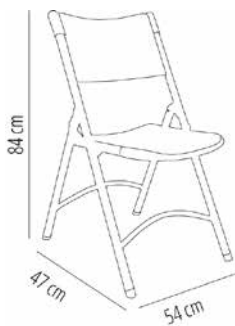

CHAIRS KLAUS

KLAUS CHAIR

Folding chair with powder-coated steel frame in grey. High density polyethylene back and seat. Available in light grey. UV protection. Safety clip to accompany with contract standards.

MEASUREMENTS

W 49cm × **L** 46cm × **H** 85cm × **Hs** 43cm

W 19.3in × **L** 18.12in × **H** 33.47in × **Hs** 16.93in

CHARACTERISTICS

Weight 4,7 Kg.

STD units	Packaging dim. (cm)	Units Container 20'	Units Container 40'	Units Container HC	Units Trayler 70m³	Units Truck 100m³
4X	114 × 27 × 47	610	1544	1544	1860	1860

SHELL COLOR

Light Grey