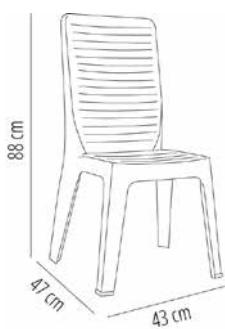

CHAIRS IRIS

Designed by **Joan Gaspar**

CERTIFICATIONS

UNE-EN 581-3

IRIS CHAIR

Chair for indoor and outdoor use. Injected with polypropylene. Stackable. Rubber non-slip feet. Net weight: 2,85 kg (6.28 lb). Protection UV.

MEASUREMENTS

W 43cm × **L** 47cm × **H** 88cm × **Hs** 43,5cm

W 16.93in × **L** 18.51in × **H** 34.65in × **Hs** 17.13in

CHARACTERISTICS

Weight 2,85 Kg. | **Stackable max** 30 unidades

STD units	Packaging dim. (cm)	Units Container 20'	Units Container 40'	Units Container HC	Units Traylor 70m ³	Units Truck 100m ³
P30	49 × 66 × 224	640	2520	1440	2790	2160