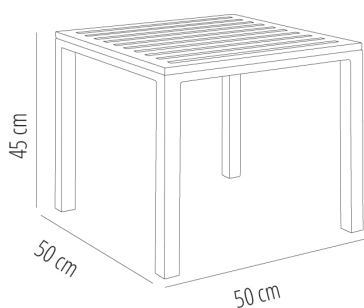

TABLES SHIO

TABLES SHIO

Powder-coated aluminium auxiliary table in white.

TABLE FEATURES

W 50cm x **L** 50cm x **H** 45cm

W 19.69in x **L** 19.69in x **H** 17.72in

Weight 20 Kg.

STD units	Packaging dim. (cm)	Units Container 20'	Units Container 40'	Units Container HC	Units Trayler 70m ³	Units Truck 100m ³
1X	84 x 84 x 10	1000	800	2241	965	3448

TABLETOP

	White
50x50cm	●
80x80cm	●

TABLETOP/PEDESTALS

	White
White	●