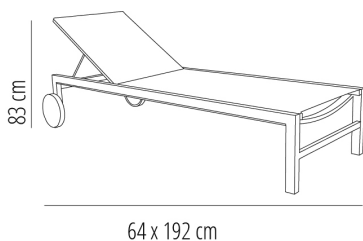

### SHIO TEXTELINE LOUNGER

Powder-coated aluminium sunlounger in white and textilene in white. Trimming of ultratech wood. 22 cm wheels of rubber covered aluminium. Net weight: 10,20 kg (22.44 lb). 5 positions.

#### MEASUREMENTS

**W** 72cm x **L** 192cm x **H** 83cm  
**W** 28.35in x **L** 75.6in x **H** 32.68in

#### CHARACTERISTICS

**Weight** 10,2 Kg.