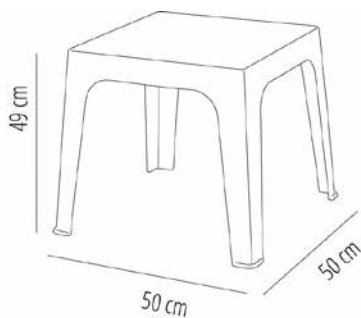

TABLES JULIETA

Designed by **Joan Gaspar**

JULIET TABLE

Monobloc table for indoor and outdoor use. Injected with polypropylene. Stackable. UV Protection. Net weight 1,70 kg (3.75 lb). Box pallet (15 units): 3 lime green / 3 light blue / 3 pink / 3 orange / 3 red.

TABLE FEATURES

W 50cm × L 50cm × H 49cm
W 19.69in × L 19.69in × H 19.3in

Weight 1,7 Kg. | **Stackable** 20 Units

CERTIFICATIONS

D60-300

STD units	Packaging dim. (cm)	Units Container 20'	Units Container 40'	Units Container HC	Units Trayler 70m ³	Units Truck 100m ³
4X	60 × 60 × 63	324	684	960	1064	1600
P15	60 × 80 × 120	750	825	1755	2010	2280
P80	80 × 120 × 213	1080	2000	2560	2640	3040

JULIETA CHAIR GREEN EDITION

Monobloc table for indoor and outdoor use. Injected with polypropylene 100% recycled. UV Protection. Net weight 1,82 kg (4.01 lb). Box pallet (15 units)

TABLE FEATURES

W 50cm × L 50cm × H 49cm
W 19.69in × L 19.69in × H 19.3in

JULIETA

TECHNICAL SHEET

TABLETOP

50x50cm

CERTIFICATIONS

UNE-EN 16139