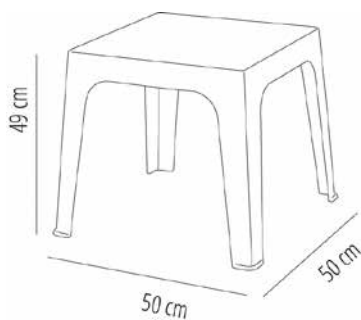

TABLE FEATURES

W 50cm × L 50cm × H 49cm
W 19.69in × L 19.69in × H 19.3in

Weight 1,7 Kg. | **Stackable** 20 Units

CERTIFICATIONS

D60-300

STD units	Packaging dim. (cm)	Units Container 20'	Units Container 40'	Units Container HC	Units Trayler 70m ³	Units Truck 100m ³
4X	60 × 60 × 63	324	684	960	1064	1600
P15	60 × 80 × 120	750	825	1755	2010	2280
P80	80 × 120 × 213	1080	2000	2560	2640	3040

JULIETA CHAIR GREEN EDITION

Monobloc table for indoor and outdoor use. Injected with polypropylene 100% recycled. UV Protection. Net weight 1,82 kg (4.01 lb). Box pallet (15 units)

TABLE FEATURES

W 50cm × L 50cm × H 49cm
W 19.69in × L 19.69in × H 19.3in

Weight 1,82 Kg. | **Stackable** 20 Units

CERTIFICATIONS

UNE-EN 16139

STD units	Packaging dim. (cm)	Units Container 20'	Units Container 40'	Units Container HC	Units Trayler 70m ³	Units Truck 100m ³
4X	x x	324	684	960	1064	1600
P80	x x	880	2000	2000	2640	2880

JULIETA

TECHNICAL SHEET

TABLETOP

50x50cm

CERTIFICATIONS

UNE-EN 16139