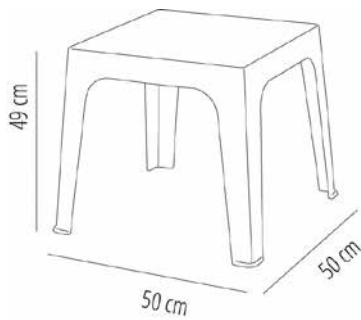

TABLES JULIETA

Designed by **Joan Gaspar**

JULIET TABLE

Monobloc table for indoor and outdoor use. Injected with polypropylene. Stackable. UV Protection. Net weight 1,70 kg (3.75 lb). Box pallet (15 units): 3 lime green / 3 light blue / 3 pink / 3 orange / 3 red.

TABLE FEATURES

W 50cm × L 50cm × H 49cm
W 19.69in × L 19.69in × H 19.3in

Weight 1,7 Kg. | **Stackable** 20 Units

CERTIFICATIONS

D60-300

STD units	Packaging dim. (cm)	Units Container 20'	Units Container 40'	Units Container HC	Units Trayler 70m ³	Units Truck 100m ³
4X	60 × 60 × 63	324	684	960	1064	1600
P15	60 × 80 × 120	750	825	1755	2010	2280
P80	80 × 120 × 213	1080	2000	2560	2640	3040

JULIETA CHAIR GREEN EDITION

Monobloc table for indoor and outdoor use. Injected with polypropylene 100% recycled. UV Protection. Net weight 1,82 kg (4.01 lb). Box pallet (15 units)

TABLE FEATURES

W 50cm × L 50cm × H 49cm
W 19.69in × L 19.69in × H 19.3in

JULIETA

TECHNICAL SHEET

TABLETOP

50x50cm

CERTIFICATIONS

UNE-EN 16139