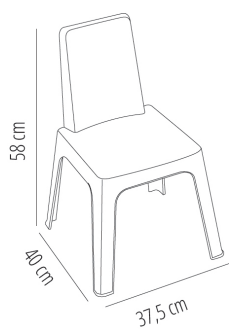

CHAIRS JULIETA

Designed by **Joan Gaspar**

DESCRIPTION

Its lightness and stackability are outstanding. The JULIETA table has a textured surface, giving it greater durability. This is an important detail to consider when taking into account the usage habits of the child audience. The JULIETA series provides a place where kids can enjoy their playtimes, while the range's vivid colours create a playful setting.

MEASUREMENTS

W 37,5cm x **L** 40cm x **H** 58cm x **Hs** 31,6cm

W 14.77in x **L** 15.75in x **H** 22.84in x **Hs** 12.45in

CHARACTERISTICS

Weight 1,18 Kg. | **Stackable max** 20 unidades

STD units	Packaging dim. (cm)	Units Container 20'	Units Container 40'	Units Container HC	Units Traylor 70m ³	Units Truck 100m ³
4X	39.5 x 41 x 78	952	1980	2160	2440	2920
P192	80 x 120 x 222	2112	4800	4800	6336	7680
P60	80 x 120 x 120	1320	1500	3000	3960	4560

SHELL COLOR

JULIETA RECYCLED CHAIR

Child chair for indoor and outdoor use. Made with recycled and recyclable polypropylene. UV Protection.

MEASUREMENTS

W 37,5cm x **L** 40cm x **H** 58cm x **Hs** 31,6cm

W 14.77in x **L** 15.75in x **H** 22.84in x **Hs** 12.45in

CHARACTERISTICS

Weight 1,12 Kg. | **Stackable max** 20 unidades

STD units	Packaging dim. (cm)	Units Container 20'	Units Container 40'	Units Container HC	Units Traylor 70m ³	Units Truck 100m ³
4X	x x	952	1980	2160	2440	2920
P192	x x	2112	4800	4800	6336	7680