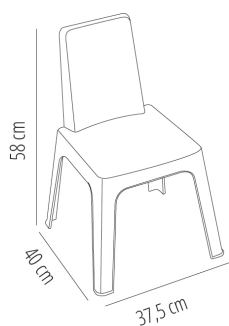

SHELL COLOR

CERTIFICATIONS

D60-300