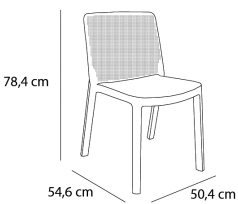

CHAIRS FRESH

Designed by **Josep Llusçà**

DESCRIPTION

The FRESH chair is simple, affordable, versatile and adaptable to all types of gardens and terraces. A clean design that's also discreet. The backrest has an optical transparency that removes the visual gravity, makes it breathable, and graciously integrates it into its location

CERTIFICATIONS

UNEEN16139, UNEEN581-1, UNEEN581-2

FRESH ARMCHAIR

Armchair for indoor and outdoor use. Injected with PP. Stackable. UV protection. Chair's net weight 6.85 lb.

MEASUREMENTS

W 58,8cm × **L** 54,6cm × **H** 78,4cm × **Hs** 45cm × **Ha** 66cm

W 23.15in × **L** 21.5in × **H** 30.87in × **Hs** 17.72in × **Ha** 25.99in

CHARACTERISTICS

Weight 3,3 Kg. **max** 7 unidades

STD units	Packaging dim. (cm)	Units Container 20'	Units Container 40'	Units Container HC	Units Trayler 70m³	Units Truck 100m³
4X	60.7 × 73.7 × 96.9	176	548	400	652	912
6X	61 × 80 × 110	264	690	600	888	1044
P17	58 × 98 × 220	408	816	816	918	986

SHELL COLOR

FRESH CHAIR

Chair for indoor and outdoor use. Injected with PP. Stackable. UV protection. Chair's net weight 6.10 lb.

MEASUREMENTS

W 50,4cm × **L** 54,6cm × **H** 78,4cm × **Hs** 45cm

W 19.85in × **L** 21.5in × **H** 30.87in × **Hs** 17.72in

CHARACTERISTICS

Weight 2,9 Kg. | **Stackable max** 7 unidades

CERTIFICATIONS

UNEEN16139, UNEEN581-1, UNEEN581-2

STD units	Packaging dim. (cm)	Units Container 20'	Units Container 40'	Units Container HC	Units Trayler 70m³	Units Truck 100m³
4X	51.7 × 74.2 × 96.9	312	624	768	748	996
6X	61 × 80 × 110	312	690	786	888	1044
P22	58 × 98 × 220	528	1056	1056	1188	1276

SHELL COLOR