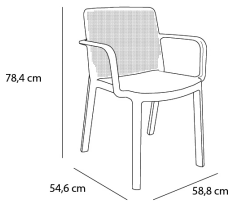

CHAIRS FRESH

Designed by **Josep Llusçà**

DESCRIPTION

The FRESH chair is simple, affordable, versatile and adaptable to all types of gardens and terraces. A clean design that's also discreet. The backrest has an optical transparency that removes the visual gravity, makes it breathable, and graciously integrates it into its location